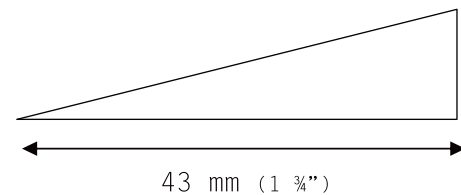

Lenght 1000 mm abt (3'3")
 Thickness 14 mm (9/16")

Matching thread for all colours
 of the Home|Gent collection

BULLNOSE

Dimensions:

Height 30 mm (1 1/4")
 Depht 80 mm (3 1/6")
 Lenght 1000 mm abt (3'3")
 Thickness 14 mm (9/16")

Matching bullnose for all colours
 of the Home|Gent collection

SKIRTING

Dimensions:

Height 80 mm (3 1/4")
 Lenght 2400 mm abt (8')
 Thickness 13 mm (1/2")

Matching skirting for all colours
 of the Home|Gent collection