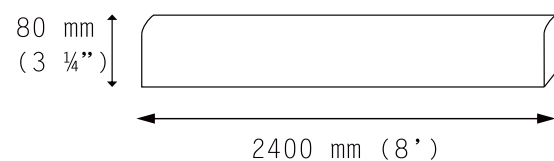

Lenght 1000 mm abt (3'3")
 Thickness 14 mm (9/16")

Matching thread for all colours
 of the Home|Gent collection

BULLNOSE

Dimensions:

Height 30 mm (1 1/4")
 Depht 80 mm (3 1/6")
 Lenght 1000 mm abt (3'3")
 Thickness 14 mm (9/16")

Matching bullnose for all colours
 of the Home|Gent collection

SKIRTING

Dimensions:

Height 80 mm (3 1/4")
 Lenght 2400 mm abt (8')
 Thickness 13 mm (1/2")

Matching skirting for all colours
 of the Home|Gent collection