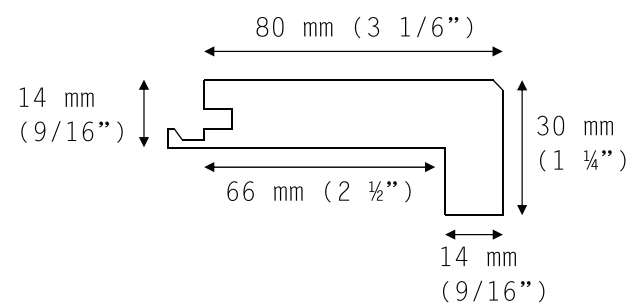

Lenght 1000 mm abt (3'3")
 Thickness 14 mm (9/16")

Matching thread for all colours
 of the Home|Gent collection

BULLNOSE

Dimensions:

Height 30 mm (1 1/4")
 Depht 80 mm (3 1/6")
 Lenght 1000 mm abt (3'3")
 Thickness 14 mm (9/16")

Matching bullnose for all colours
 of the Home|Gent collection

SKIRTING

Dimensions:

Height 80 mm (3 1/4")
 Lenght 2400 mm abt (8')
 Thickness 13 mm (1/2")

Matching skirting for all colours
 of the Home|Gent collection