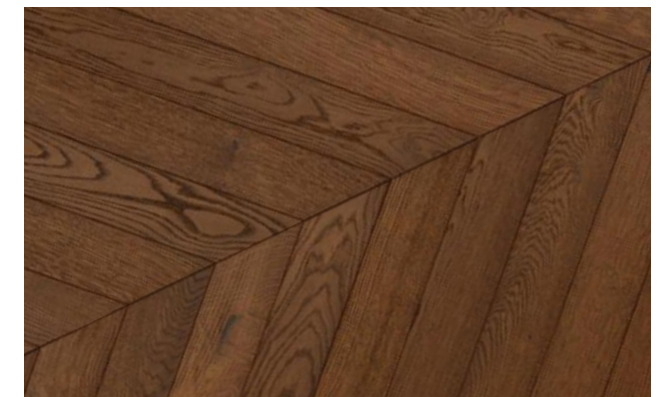

MEDIO SPAZZOLATO