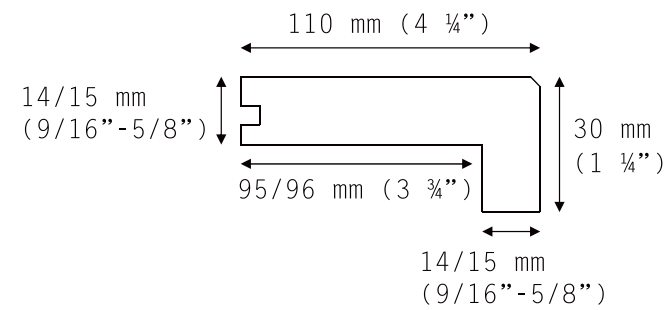

### TRANSITION PIECE

Dimensions:

Lenght 1000 mm abt (3'3")  
 Thickness 14/15mm (9/16" | 5/8")

Matching thread for all colours  
 of the Ricordi collection

### BULLNOSE

Dimensions:

Height 30 mm (1 1/4")  
 Depth 110 mm (4 1/4")  
 Lenght 1000 mm abt (3'3")  
 Thickness 14/15mm (9/16" | 5/8")

Matching bullnose for all colours  
 of the Ricordi collection

### SKIRTING

Dimensions:

Height 80 mm (3 1/4")  
 Lenght 2400 mm abt (8')  
 Thickness 13 mm (1/2")

Matching skirting for all colours  
 of the Ricordi collection

Note: The skirting of the Ricordi Collection  
 is completely handmade, but, unlike the floor,  
 is without knots and with a smooth surface.