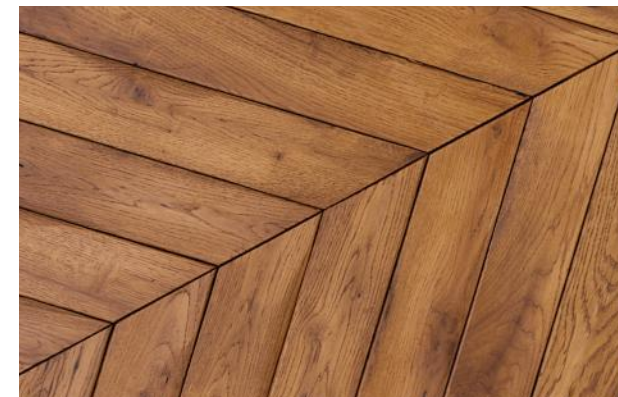

CHIARO SBOZZATO