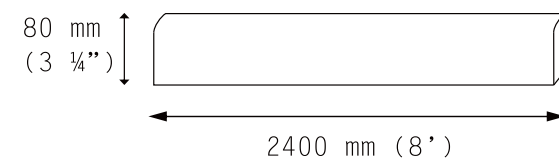

### BULLNOSE

Dimensions:

Height 30 mm (1 1/4")  
 Depth 110 mm (4 1/4")  
 Lenght 1000 mm abt (3'3")  
 Thickness 14/15mm (9/16" | 5/8")

Matching bullnose for all colours  
 of the Ricordi collection

### SKIRTING

Dimensions:

Height 80 mm (3 1/4")  
 Lenght 2400 mm abt (8')  
 Thickness 13 mm (1/2")

Matching skirting for all colours  
 of the Ricordi collection

Note: The skirting of the Ricordi Collection  
 is completely handmade, but, unlike the floor,  
 is without knots and with a smooth surface.