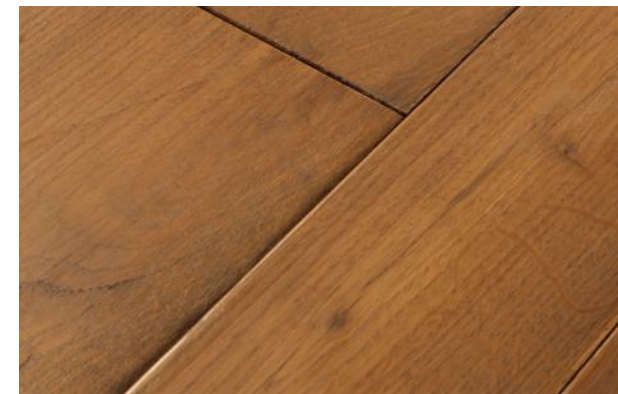

CHIARO SBOZZATO